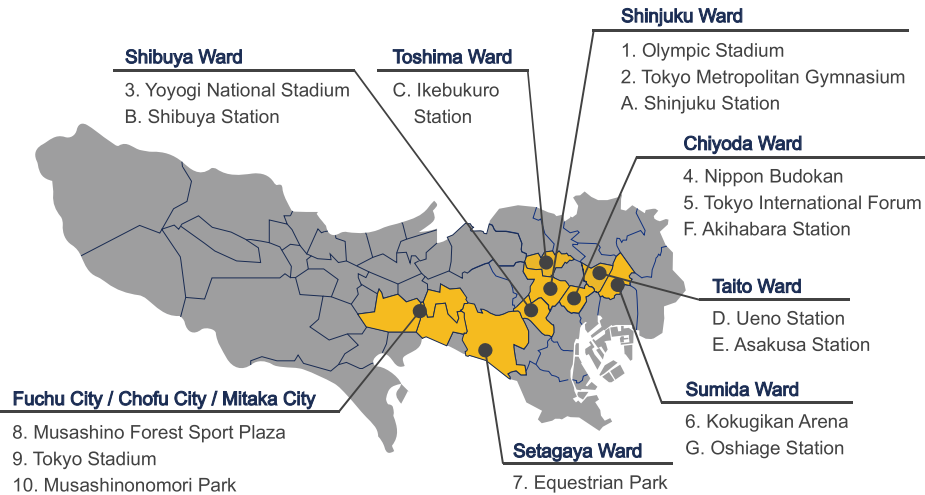

Venue Map

Heritage Zone

Kanto Region

Saitama Prefecture

- 29. Saitama Super Arena
- 31. Kasumigaseki Country Club
- 41. Saitama Stadium

Ibaraki Prefecture

- 40. Ibaraki Kashima Stadium

Chiba Prefecture (Boso)

- 28. Tsurigasaki Surfing Beach

Nerima Ward

- 30. Asaka Shooting Range

Kanagawa Prefecture

- 32. Enoshima Yacht Harbour
- 37. Yokohama Baseball Stadium
- 42. International Stadium Yokohama

Tokyo Bay Zone

Local venue

Hokkaido

- 25. Sapporo Odori Park
- 38. Sapporo Dome

Miyagi Prefecture

- 39. Miyagi Stadium

Fukushima Prefecture

- 36. Fukushima Azuma Stadium

Shizuoka Prefecture

- 33. Izu Velodrome
- 34. Izu MTB Course
- 35. Fuji International Speedway