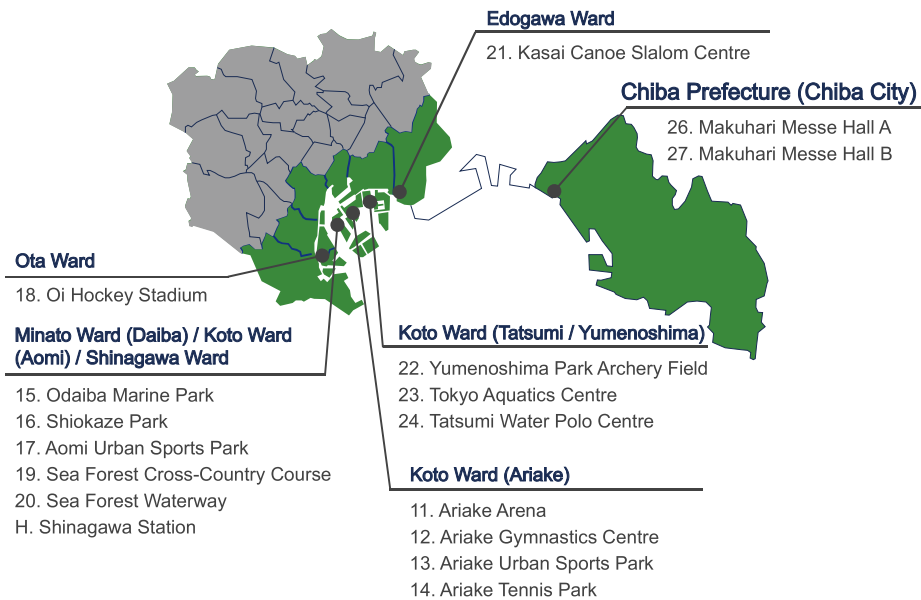

Venue Map

Heritage Zone

Kanto Region

Saitama Prefecture

- 29. Saitama Super Arena
- 31. Kasumigaseki Country Club
- 41. Saitama Stadium

Ibaraki Prefecture

- 40. Ibaraki Kashima Stadium

Chiba Prefecture (Boso)

- 28. Tsurigasaki Surfing Beach

Nerima Ward

- 30. Asaka Shooting Range

Kanagawa Prefecture

- 32. Enoshima Yacht Harbour
- 37. Yokohama Baseball Stadium
- 42. International Stadium Yokohama

Tokyo Bay Zone

Local venue

Hokkaido

- 25. Sapporo Odori Park
- 38. Sapporo Dome

Miyagi Prefecture

- 39. Miyagi Stadium

Fukushima Prefecture

- 36. Fukushima Azuma Stadium

Shizuoka Prefecture

- 33. Izu Velodrome
- 34. Izu MTB Course
- 35. Fuji International Speedway