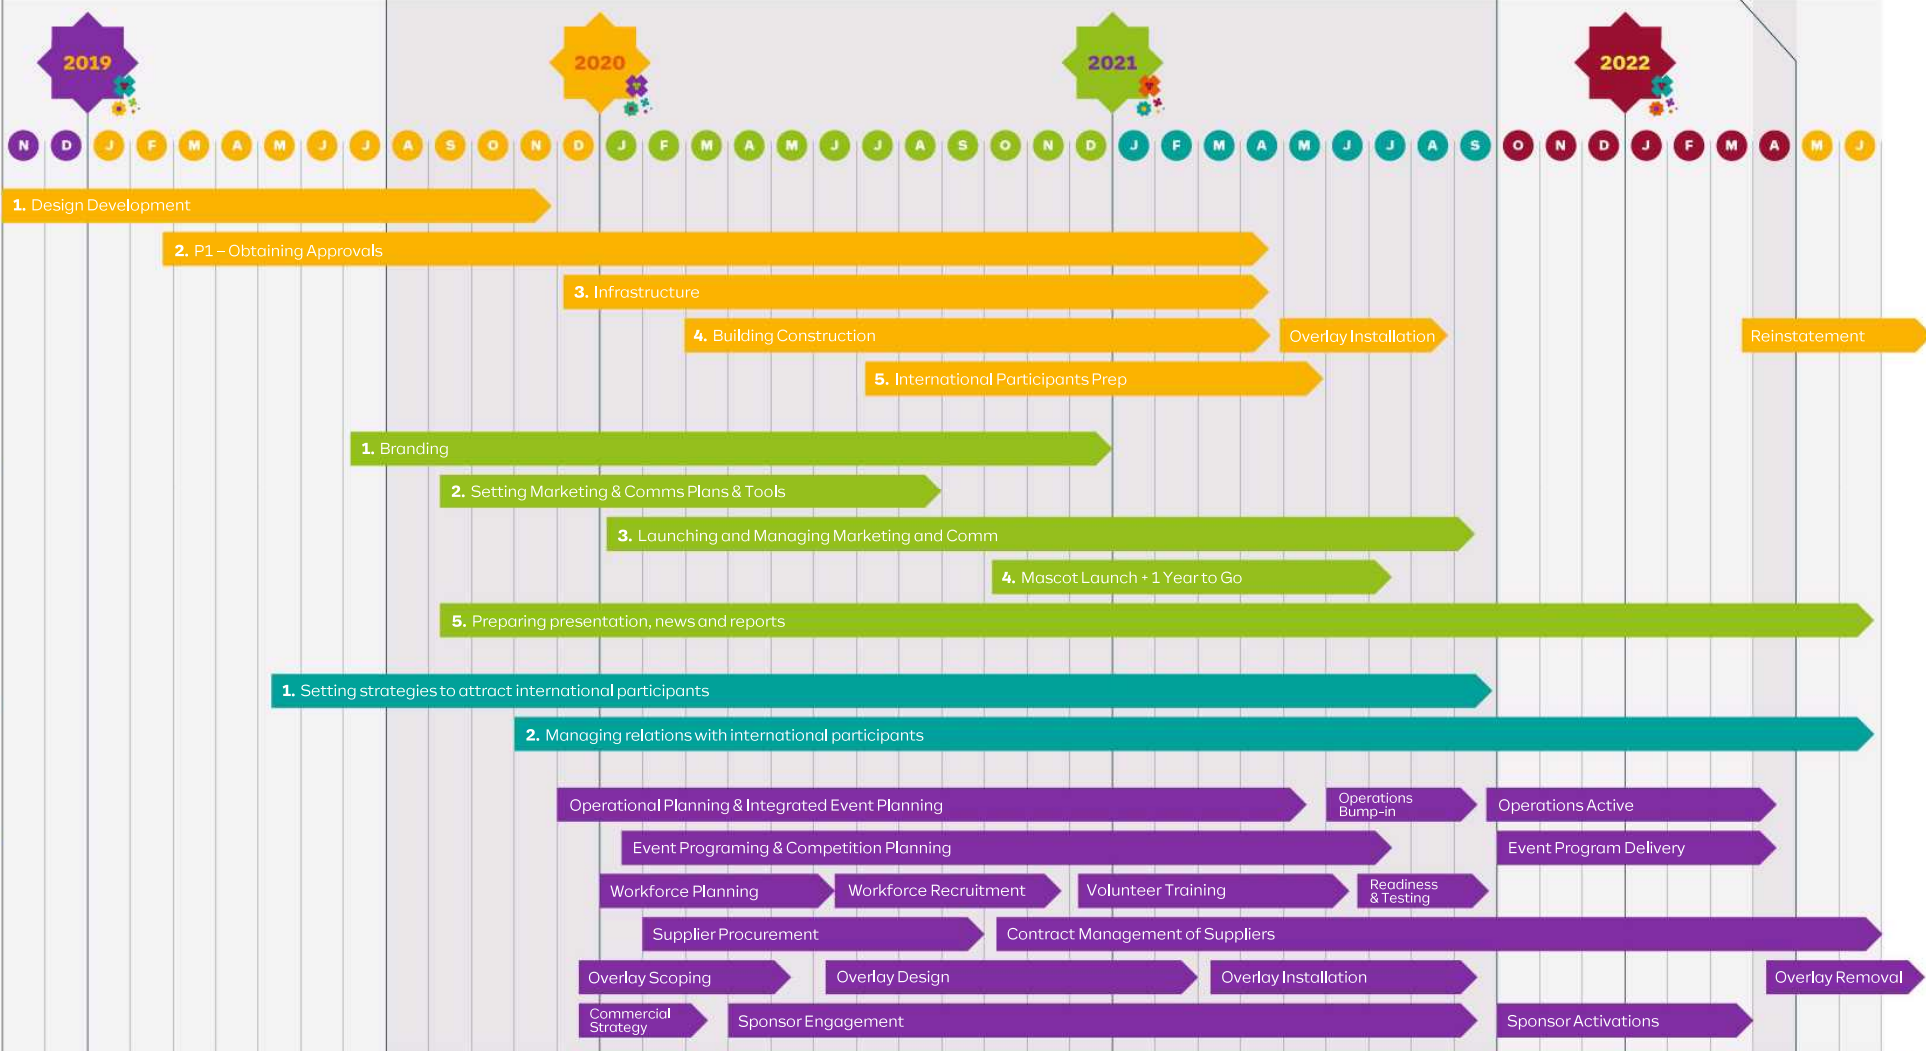

EXPO 2021 DOHA QATAR

Green Desert, Better Environment

Delivery Roadmap

MMM & PWA
With Key Stakeholders
Supported by EDCO

5.1 Ops inputs across all workstreams
Operation Manager
Supported by EDCO

1. EXPO 2021
Secretary General
Supported by EDCO

2.4 Handover
EDCO
Supported by MME

Beijing Launch