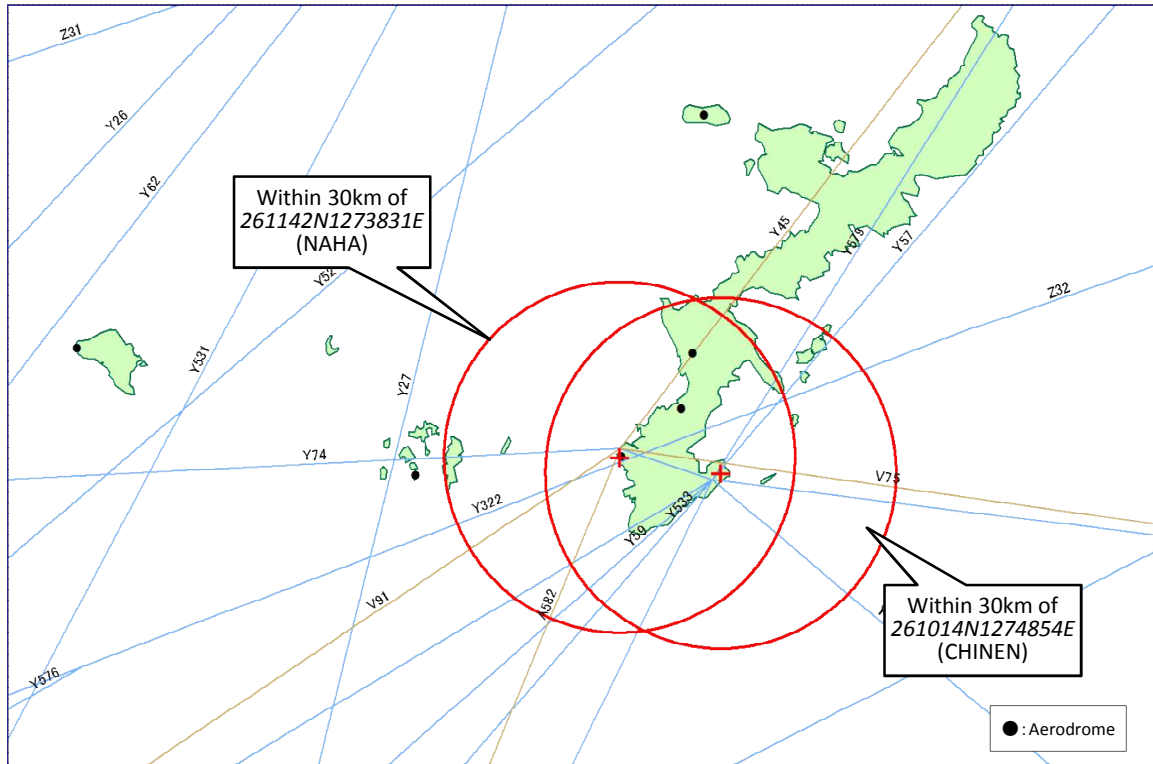

沖縄地区の飛行自粛について

(1442/16 NOTAMN

A)RJJJ

B)1602072130 C) 1602250430

D)2130/0430

E) ALL VFR ACFT ARE REQUESTED TO AVOID FLYING IN FOLLOWING AIRSPACE DUE TO THE ANTIBALLISTIC MISSILES MAY BE LAUNCHED FOR THE DESTRUCTION OF AN OBJECT PROPELLED BY ROCKET LAUNCHED FROM NORTH KOREA.

AIRSPACE :

(1) WI A RADIUS OF 30KM OF 261142N1273831E (NAHA)

(2) WI A RADIUS OF 30KM OF 261014N1274854E (CHINEN)

RMK/EXC ACFT OF GOVERNMENT AGENCIES, DOCTOR HEL AND ACFT WITH PRIOR COORDINATION WITH JAPAN SELF DEFENSE FORCE.